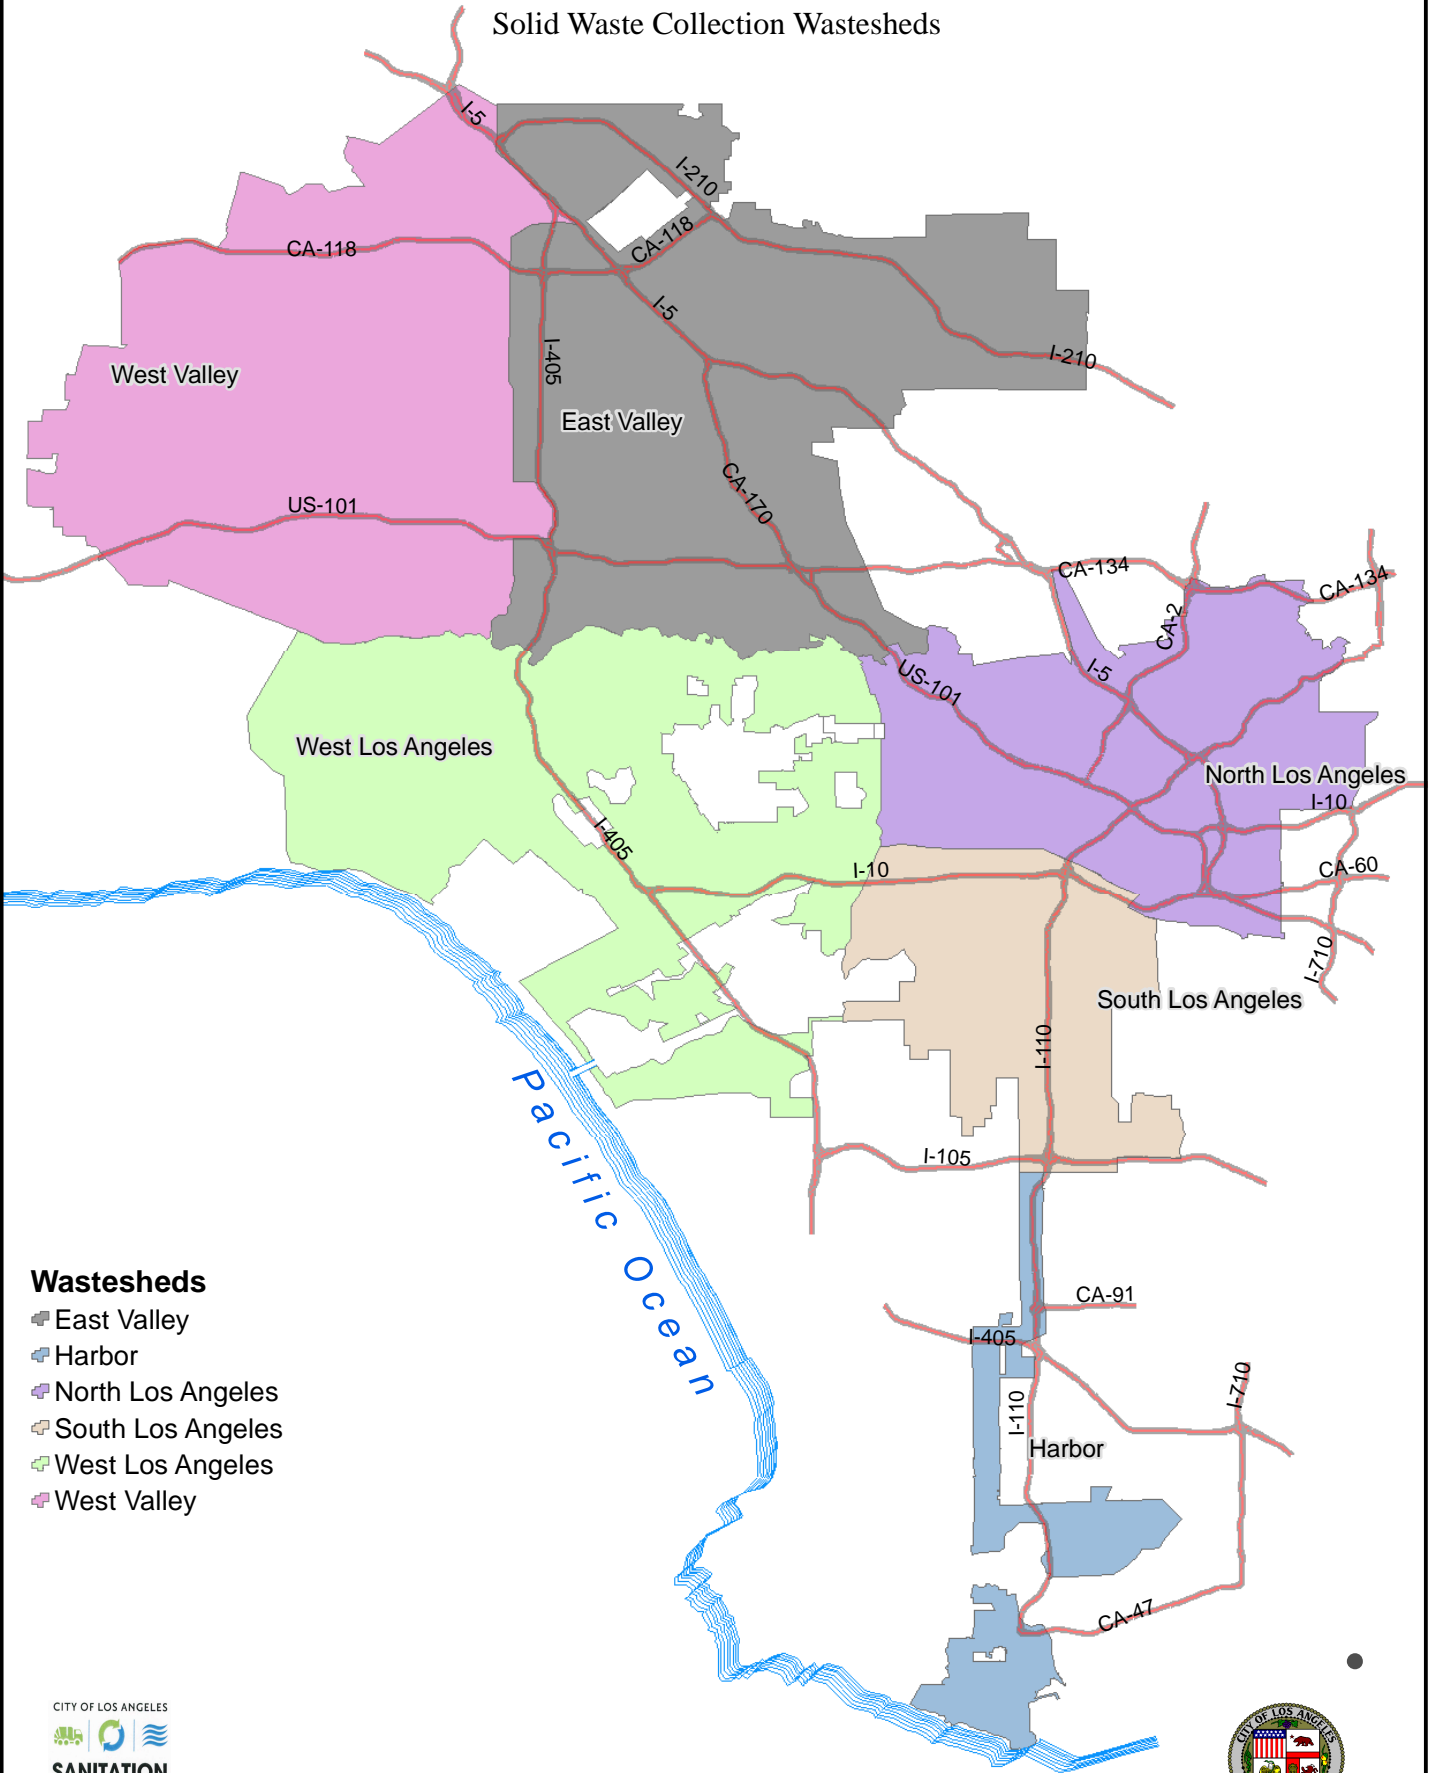

City of Los Angeles

Bureau of Sanitation

Solid Waste Collection Wastesheds

Wastesheds

- East Valley
- Harbor
- North Los Angeles
- South Los Angeles
- West Los Angeles
- West Valley

CITY OF LOS ANGELES

Prepared by: Maria M.
Date: 1/26/07

0 4 8 Miles